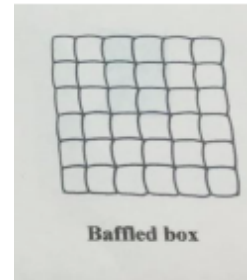

Baffled box

These Diagon Comforters are a PATENTED Design

Down to Basics - The Galleria - 2 Bridge Ave - Red Bank, NJ 07701 - (800) 822-2135

www.downtobasics.com susan@downtobasics.com