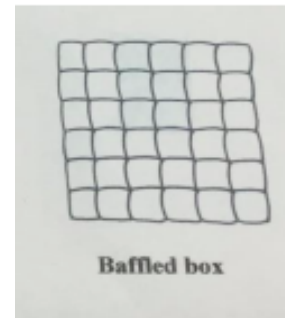

These Diagon Comforters are a PATENTED Design

Down to Basics - The Galleria - 2 Bridge Ave - Red Bank, NJ 07701 - (800) 822-2135

www.downtobasics.com susan@downtobasics.com